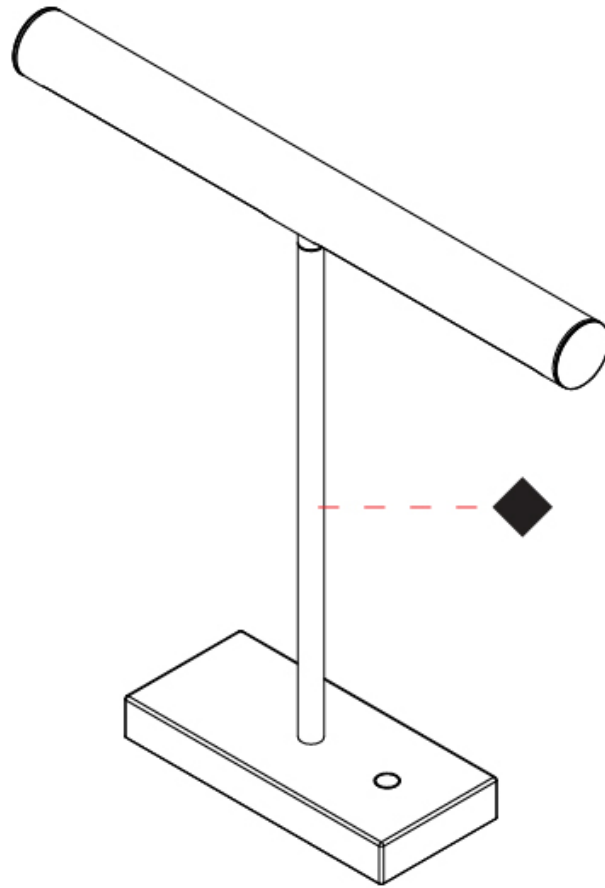

D204004-

PROJECT	_____
TYPE	_____
SPECIFIER	_____
QUANTITY	_____
DATE	_____

D