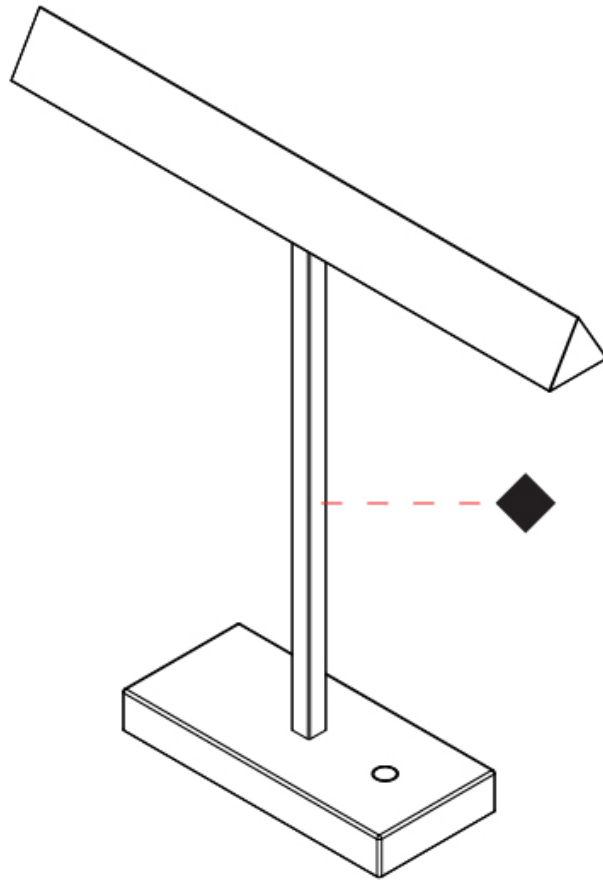

D204000-

PROJECT	_____
TYPE	_____
SPECIFIER	_____
QUANTITY	_____
DATE	_____