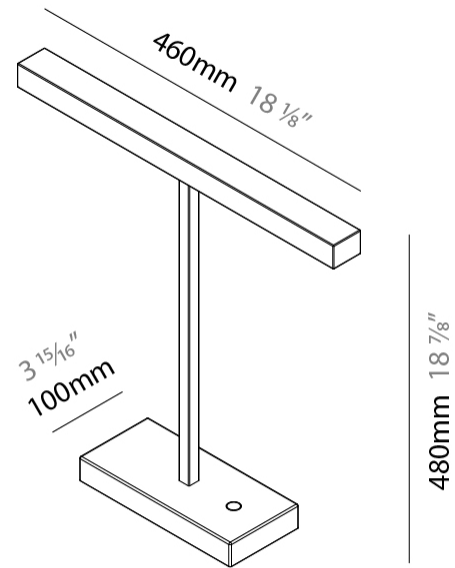

PROJECT	_____
TYPE	_____
SPECIFIER	_____
QUANTITY	_____
DATE	_____

ELLE PORTABLE

D204002-

base number _____
Finish _____
Options _____

1. To build a product code in our configurator select the specify button on the base model # product page
2. To build a manual product code on this datasheet choose from the options listed below in blue font and add the suffix to the base model #

GENERAL

Series: Elle
Partner: Zaneen
Division: Design
Installation: Portable
Product Type: Table
Mounting Location: Table
Light Distribution: Direct

PHYSICAL

Shape: Square
Length (mm): 460
Length (in): 18 7/8
Width (mm): 100
Width (in): 3 15/16
Height (mm): 480
Height (in): 18 7/8
Diffuser: Acrylic Bi-Satin
Fixture Finish: MBK / MWH / MCB
Fixture Material: Aluminum

ELECTRICAL

Lamp Type: LED
Input Wattage (W): 9
Total Output Wattage (W): 6
Dimming: Touch Dimming
Driver Included: Yes
Driver Location: Inline Transformer Plug
Driver Class: Class 2
Input Voltage (V): 120 - 277
Output Voltage (V): 24

LED

Color Temperature (°K): 3000
Max. Delivered Lumen (lm): 460
CRI: >90 CRI
Lamp Life (hrs): 50000

OPTICAL

RATINGS AND CERTIFICATIONS

Certified By: Certified for North American Standards
IP rating: IP20